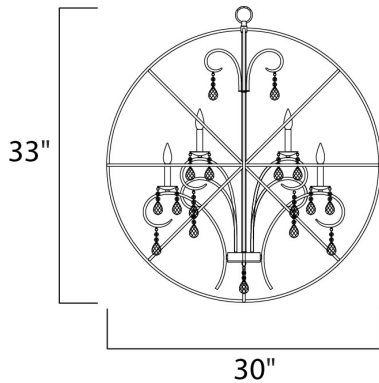

PRODUCT DESCRIPTION

A spherical frame of metal surround a simple line chandelier draped in crystal for a transitional style that fits any interior design. Orbit is available in 2 sizes and 2 finishes, Oil Rubbed Bronze with Cognac crystal and a combo finish of Anthracite and Polished Nickel with Clear crystal.

MEASUREMENTS

DIMENSION : 30" L x 30" W x 33" H
 MAX OAH : 69" OAH
 CANOPY : 5" W x 1" H x 5" L
 HANGING WEIGHT : 21.56 lb

LAMPING

INPUT VOLTAGE : 120V
 BULB : 9 x 60W Incandescent E12 Candelabra , 540W Total
 BULB INCLUDED : (Not Included)
 DIMMABLE : Yes